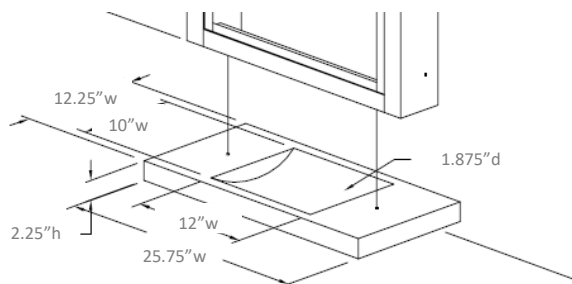

### Drop in Deal Tray

Overall Size: 14" w x 12" d x 2" h

Countertop Cutout: 12.25" w x 11" d x 1.875" h

Transfer Area: 12" w x 10" d x 1.875" h

Non-Ricochet

### ROUGH OPENING

Rough opening should be 1/2" larger than frame size to allow for shimming. (defer to preference of glazer if mounting in storefront)

Height may vary based on how Pass Thru area is addressed. Sizes below assume Shelf with Deal Tray. Subtract 2.25" from height if Drop in Deal Tray is used.

- ◇ 24" w x 36" h  
Rough Opening 24.5" w x 36.5" h
- ◇ 25.75" W x 42" H  
Rough Opening 26.25" W x 42.5" H
- ◇ 30" w x 36" h  
Rough Opening 30.5" w x 36.5" h
- ◇ 36" W x 36" H  
Rough Opening 36.5" W x 36.5" H
- ◇ 48" W x 48" H  
Rough Opening 48.5" W x 48.5" H

### Shelf with Deal Tray

Width corresponds with selected window size

Transfer Area:

12" w x 10" d x 1.875" h