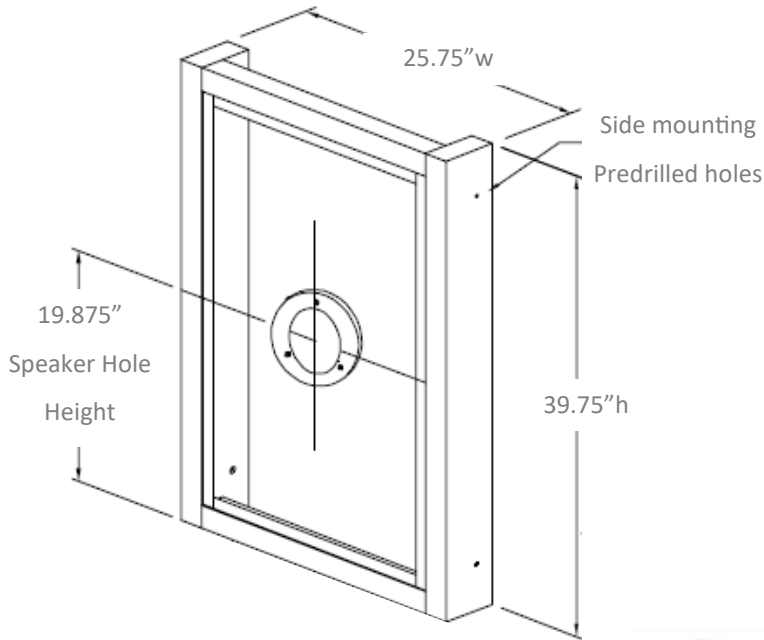

### OPTIONAL FEATURES

- ◇ Powder Coat Paint—Tiger Drylac
- ◇ Custom Sizes
  - Min width 24"
  - Max width 80"
  - Max height 48"

Pictured configuration: Clear Aluminum Frame, 1/4" Clear Tempered Glass, Stainless Speak Thru for 1/4" Glazing, and Shelf with Deal Tray and Inside Cover

### CHOOSE SPEAK THRU

Amplified Haven SC100

Pictured: Ticket Window with Lexan Speak Thru

25.75" w x 42" H Size—without the Shelf with Deal Tray

All windows are shipped completely pre-assembled, fully glazed and ready to install.