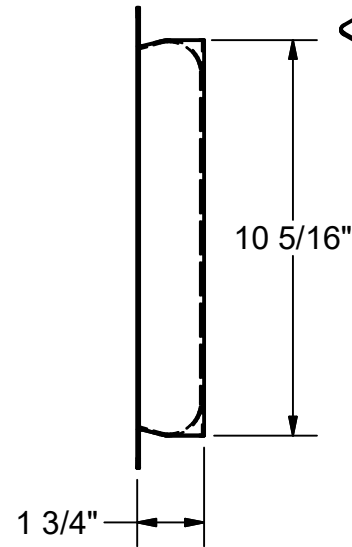

TWO SIDE NON-RICOCHET DEAL TRAY 14" X 12" X 1 3/4"

NOTES:
18GA 304 STAINLESS STEEL

IVE0246