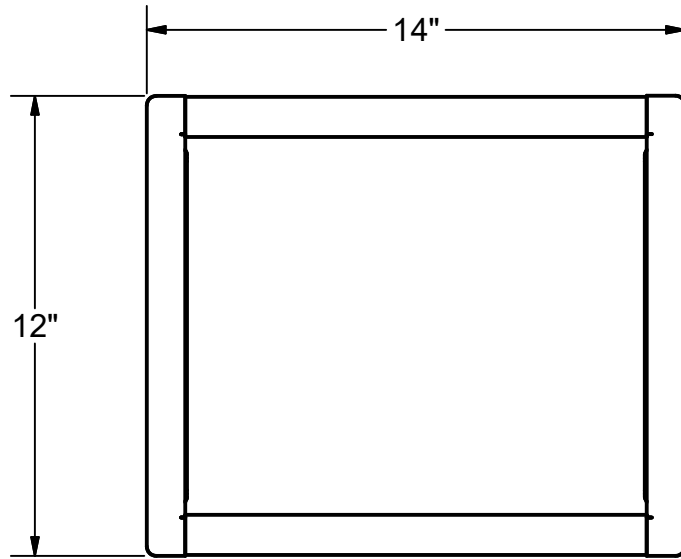

TWO SIDE NON-RICOCHET DEAL TRAY 14" X 12" X 1 3/4"

NOTES:
18GA 304 STAINLESS STEEL

IVE0246