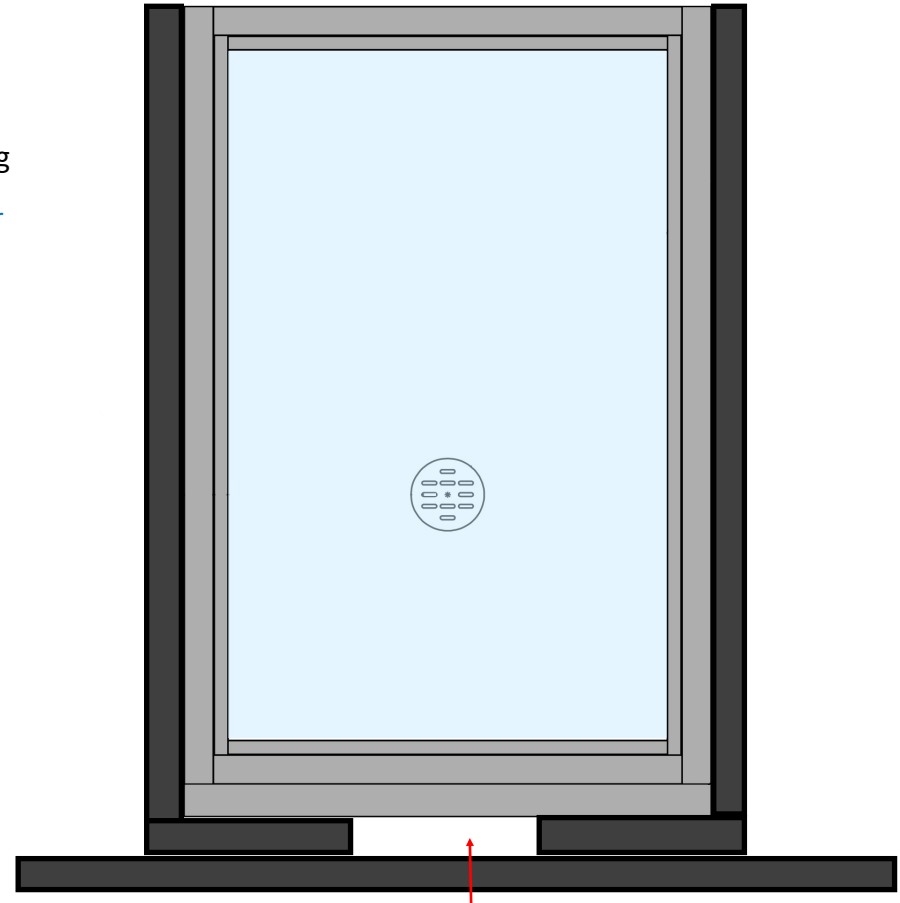

OPTION: CREATE A CUSTOM PASS THRU AREA FOR 503 TICKET WINDOW

"Float" above counter to create pass thru area

Inexpensive and
aesthetically pleasing
*Not recommended for
Bullet Resistant
Applications*

"Block Mount" on counter to create pass thru area