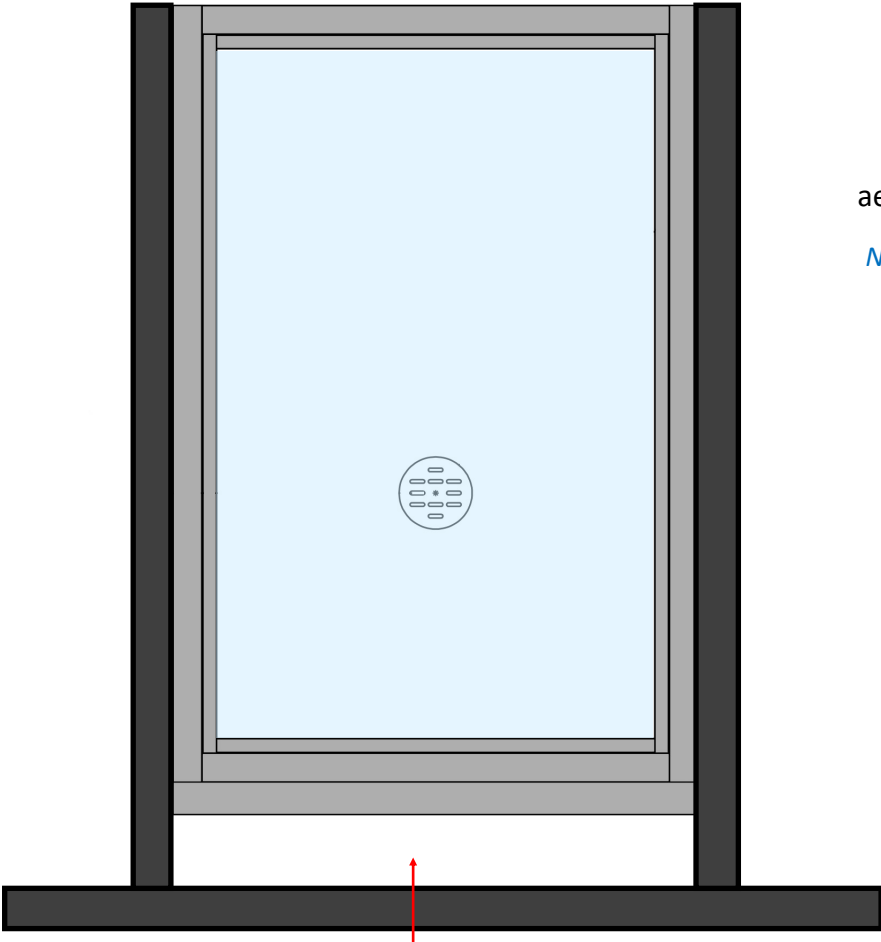

OPTION: CREATE A CUSTOM PASS THRU AREA FOR 503 TICKET WINDOW

"Float" above counter to create pass thru area

Inexpensive and
aesthetically pleasing
*Not recommended for
Bullet Resistant
Applications*

"Block Mount" on counter to create pass thru area